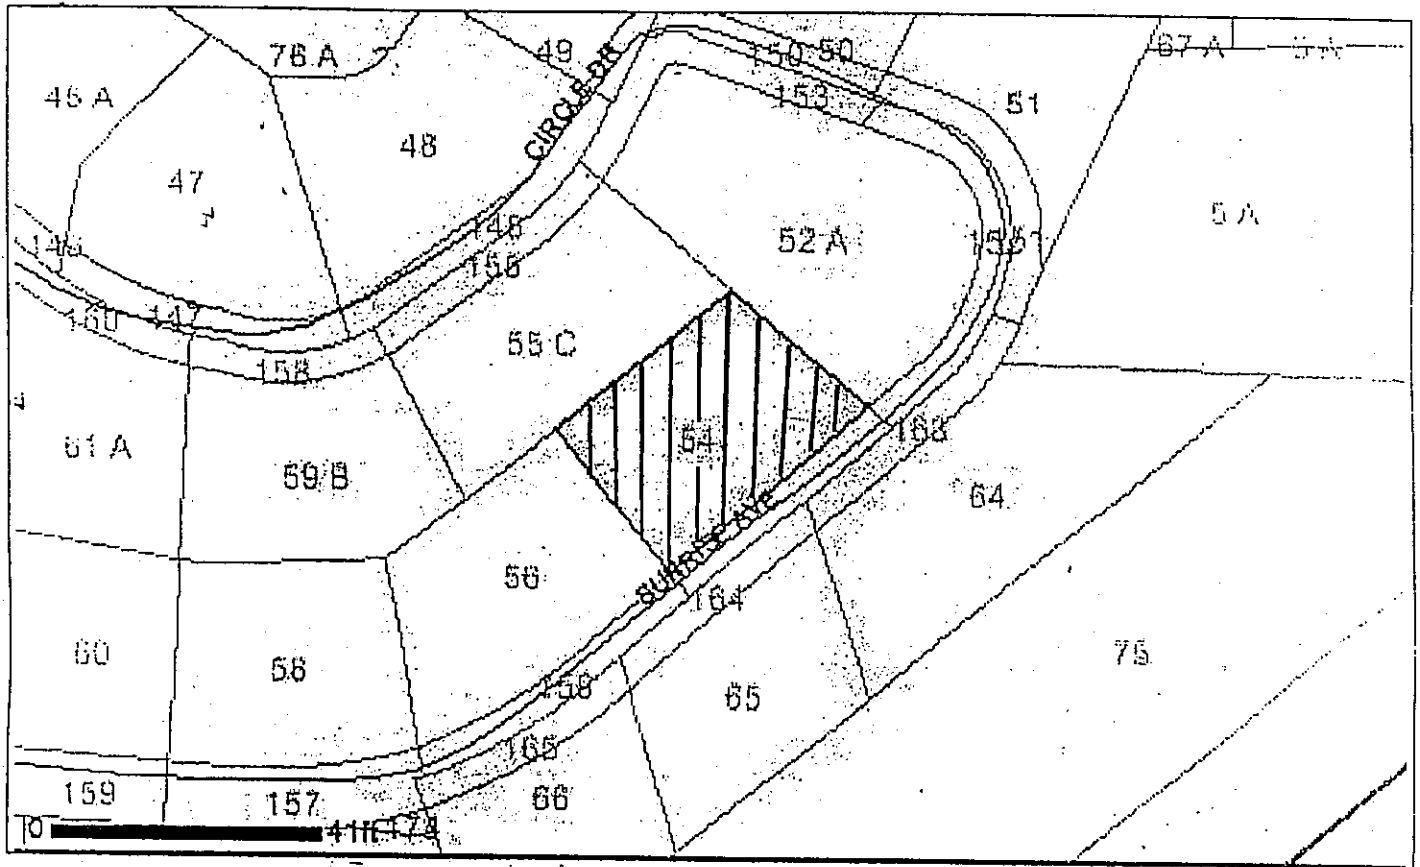

100 SUNRISE AVENUE

SIERRA VISTA

UPTOWN LOCATION

- ▣ SEWER AVAILABLE
- ▣ CLOSE TO SHOPS, RESTAURANTS & HIKING TRAILS
- ▣ UNBLOCKABLE VIEWS